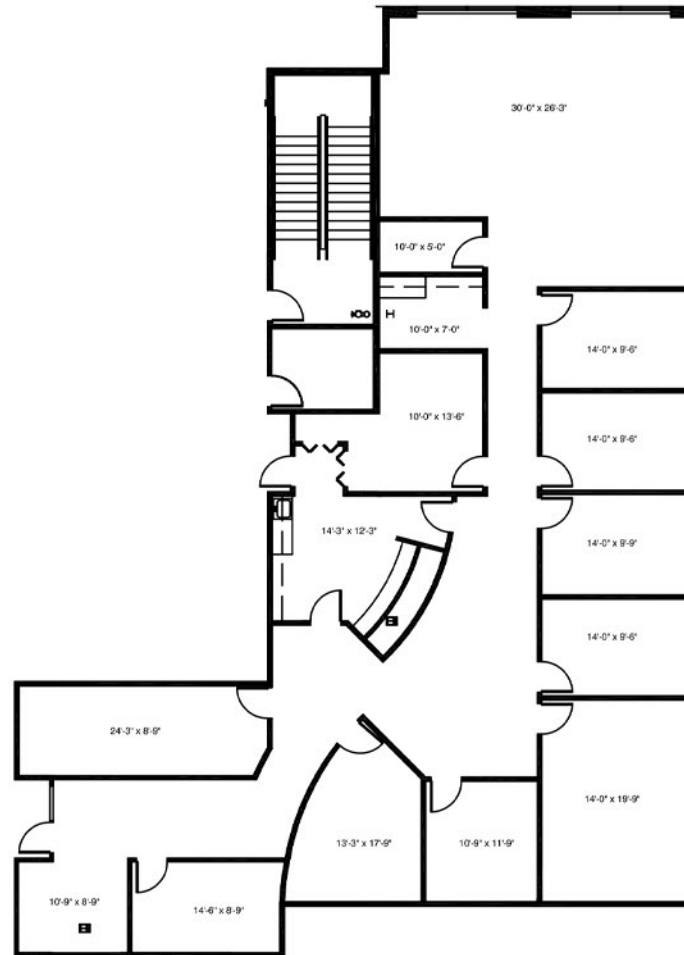

4120 International

4120 International Parkway, Carrollton, Texas 75007

KEY PLAN
2ND FLOOR

Suite 2030 - 4,412 RSF

PELTON
COMMERCIAL REAL ESTATE

FOR LEASING INFORMATION
Trevor Franke, Gini Dibrell or Matt Pruitt
214.220.0600
www.ibptexas.com