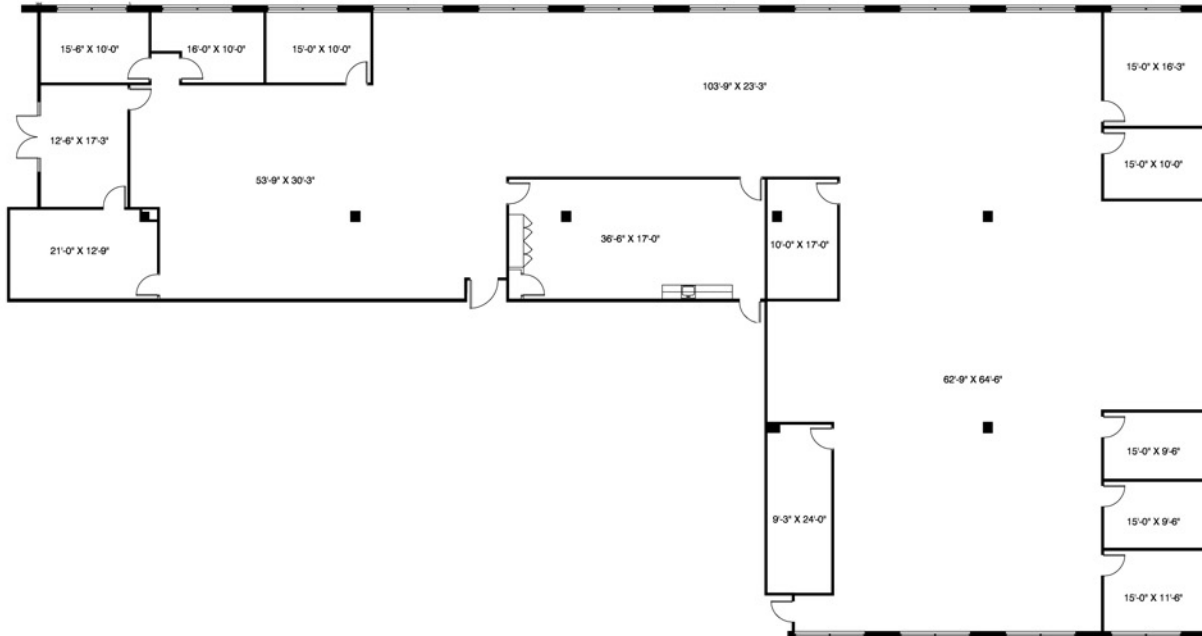

6500 International

6500 International Parkway, Plano, Texas 75093

Suite 1500 - 11,573 RSF

PELTON
COMMERCIAL REAL ESTATE

FOR LEASING INFORMATION
Trevor Franke or Aarica Mims
214.220.0600
www.ibptexas.com

Billingsley