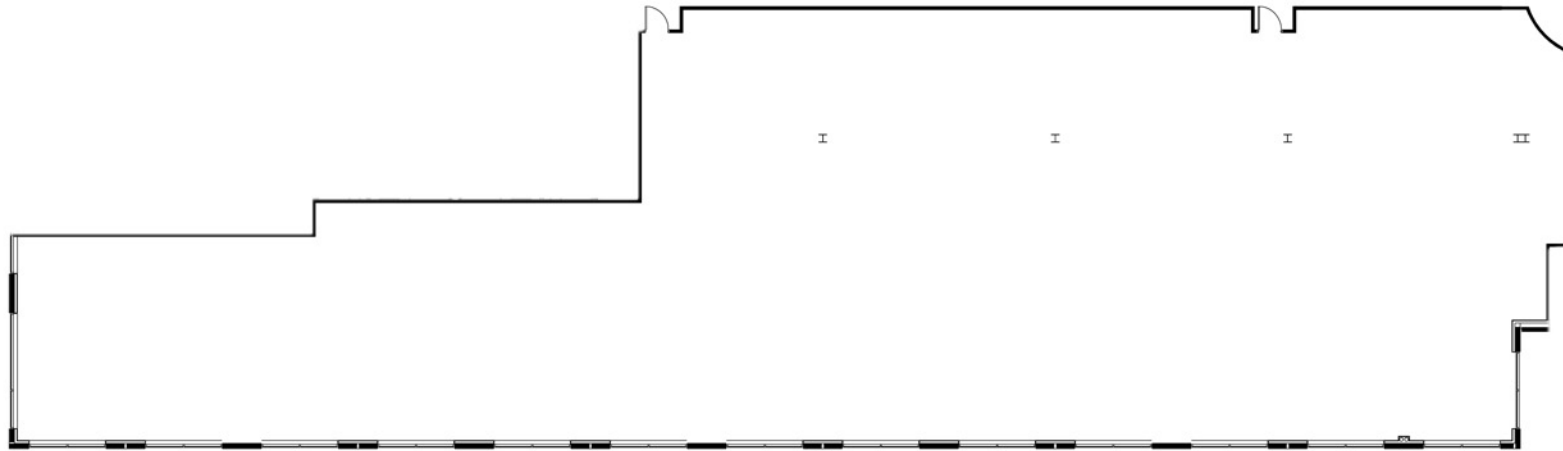

6100 Plano Parkway

6100 Plano Parkway, Plano, Texas 75093

Suite 1500 - 10,355 RSF

PELTON
COMMERCIAL REAL ESTATE

FOR LEASING INFORMATION
Trevor Franke or Aarica Mims
214.220.0600
www.ibptexas.com

Billingsley