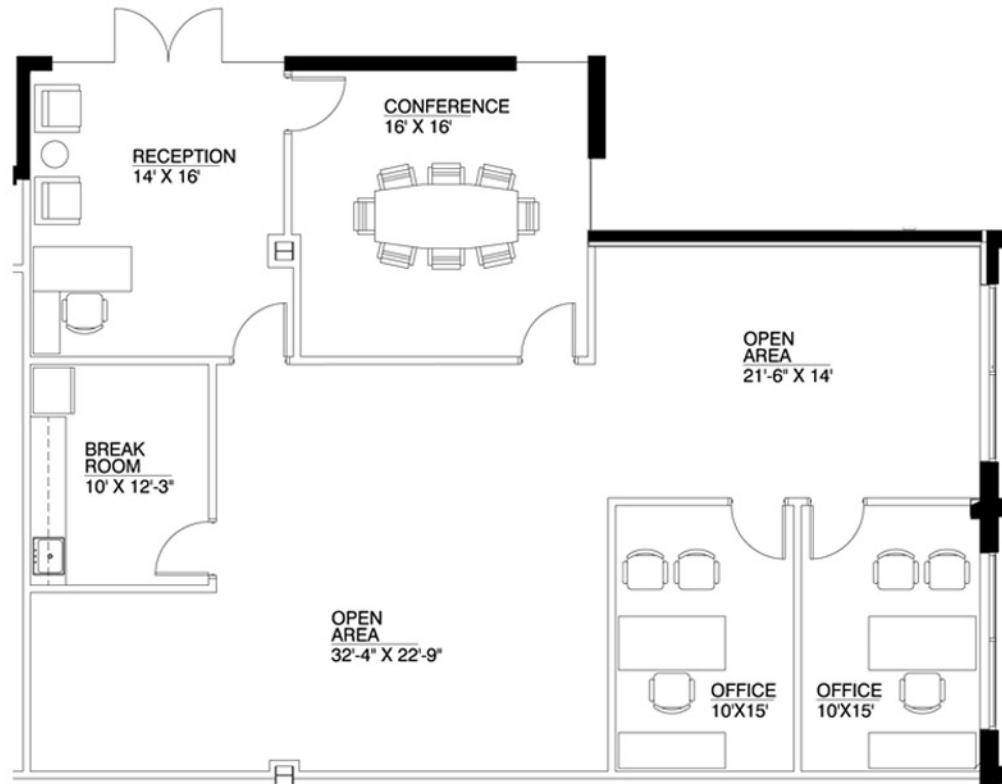

# 6100 Plano Parkway

**6100 Plano Parkway, Plano, Texas 75093**

Suite 1000 - 2,299 RSF

**PELTON**  
COMMERCIAL REAL ESTATE

FOR LEASING INFORMATION  
Trevor Franke or Aarica Mims  
214.220.0600  
[www.ibptexas.com](http://www.ibptexas.com)